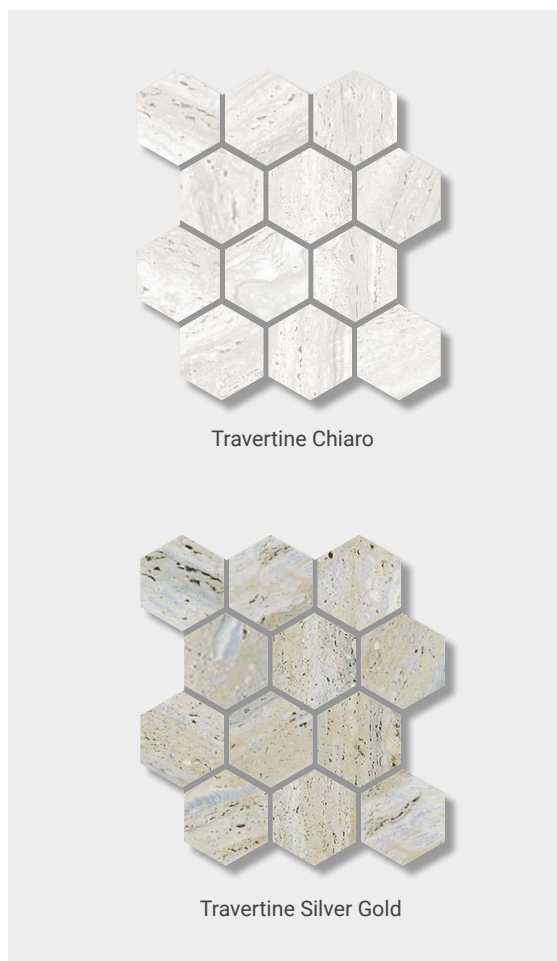

BRECCIA GRIGIA

Polished & Honed

Size (mm):

- 900x600x11
- 600x600x10
- 600x300x10

FEATHER 83X298

HEXAGON 83X96

BAYLINE 600X200 (SHEET)

CALACATTA GOLD
(Polished & Honed)

HERRINGBONE
25x100x10mm
290x269x10mm sheet

HEXAGON
150x130x10mm
265x230x10mm sheet

HEXAGON PLUS MINI
50x150x10mm
300x300x10mm sheet

STATUARIO VENATO
(Polished Only)

HEXAGON
62x72x10mm
339x260x10mm sheet

SAILING
30x90x10mm
247x365x10mm sheet