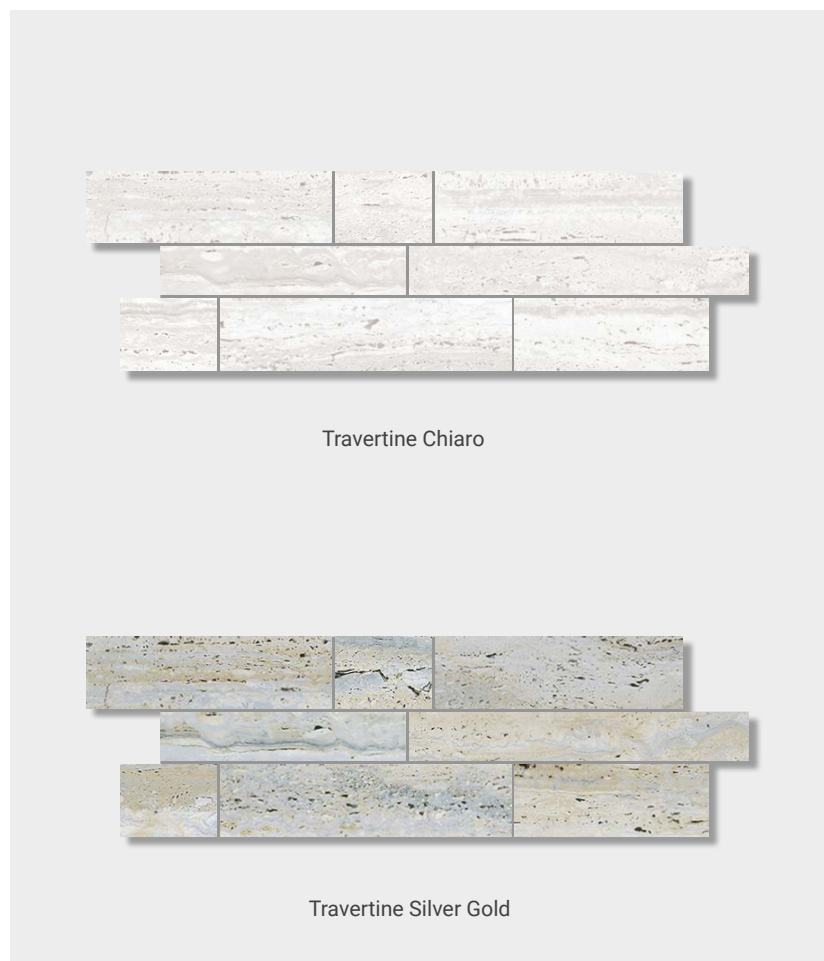

BRECCIA GRIGIA

Polished & Honed

Size (mm):

- 900x600x11
- 600x600x10
- 600x300x10

FEATHER 83X298

HEXAGON 83X96

BAYLINE 600X200 (SHEET)

CALACATTA GOLD
(Polished & Honed)

HERRINGBONE
25x100x10mm
290x269x10mm sheet

HEXAGON
150x130x10mm
265x230x10mm sheet

HEXAGON PLUS MINI
50x150x10mm
300x300x10mm sheet

STATUARIO VENATO
(Polished Only)

HEXAGON
62x72x10mm
339x260x10mm sheet

SAILING
30x90x10mm
247x365x10mm sheet