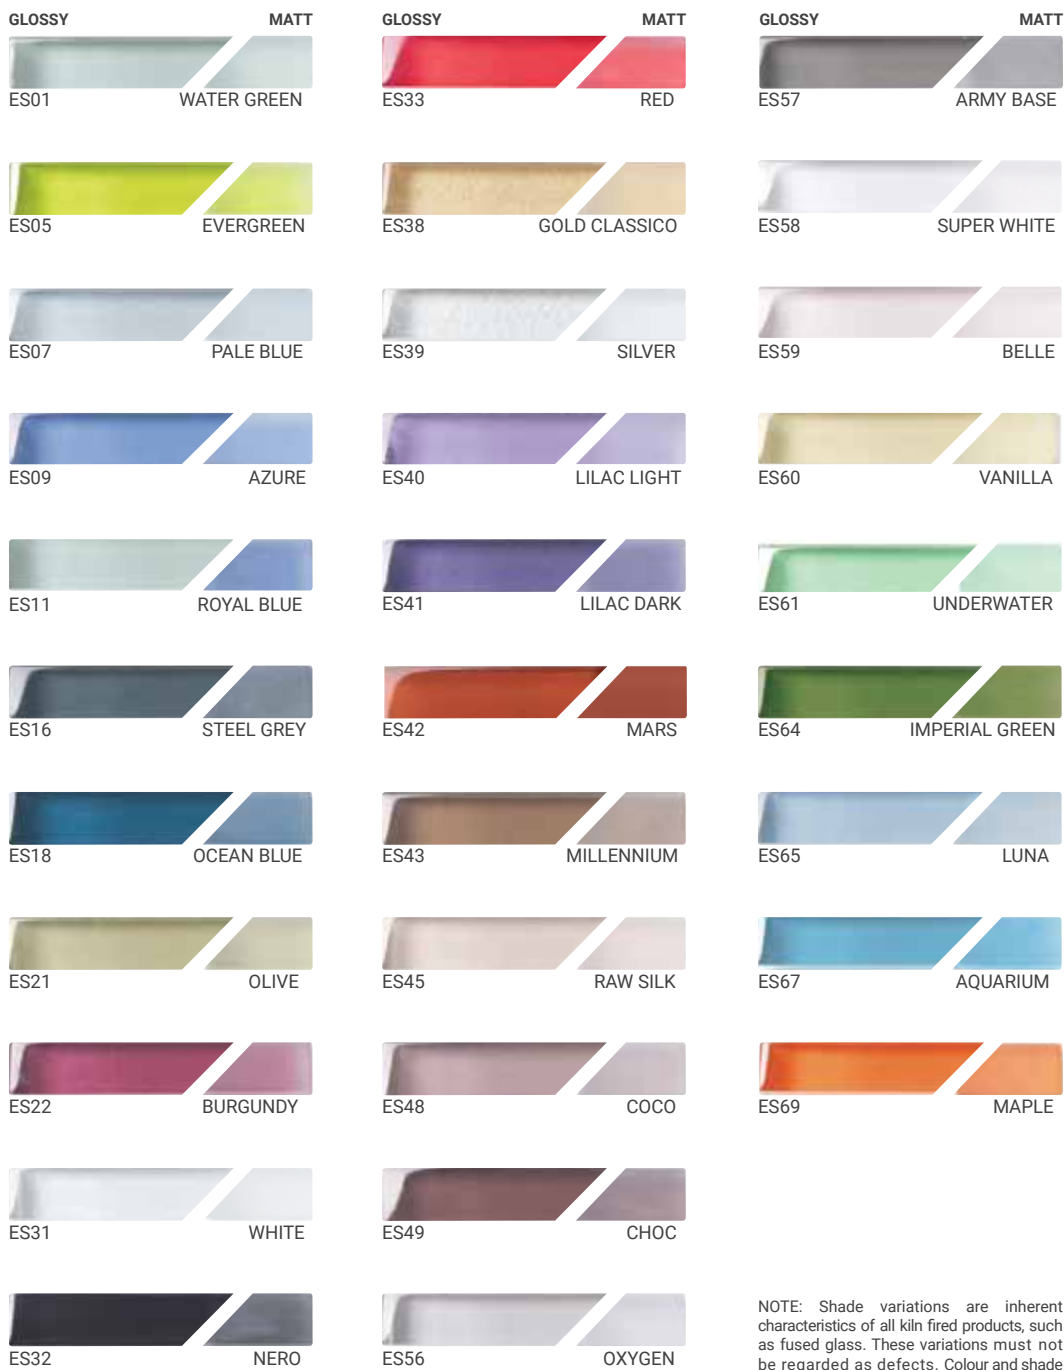

CRYSTAL GLASS COLOUR RANGE