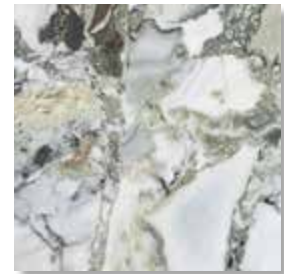

600x600x9mm