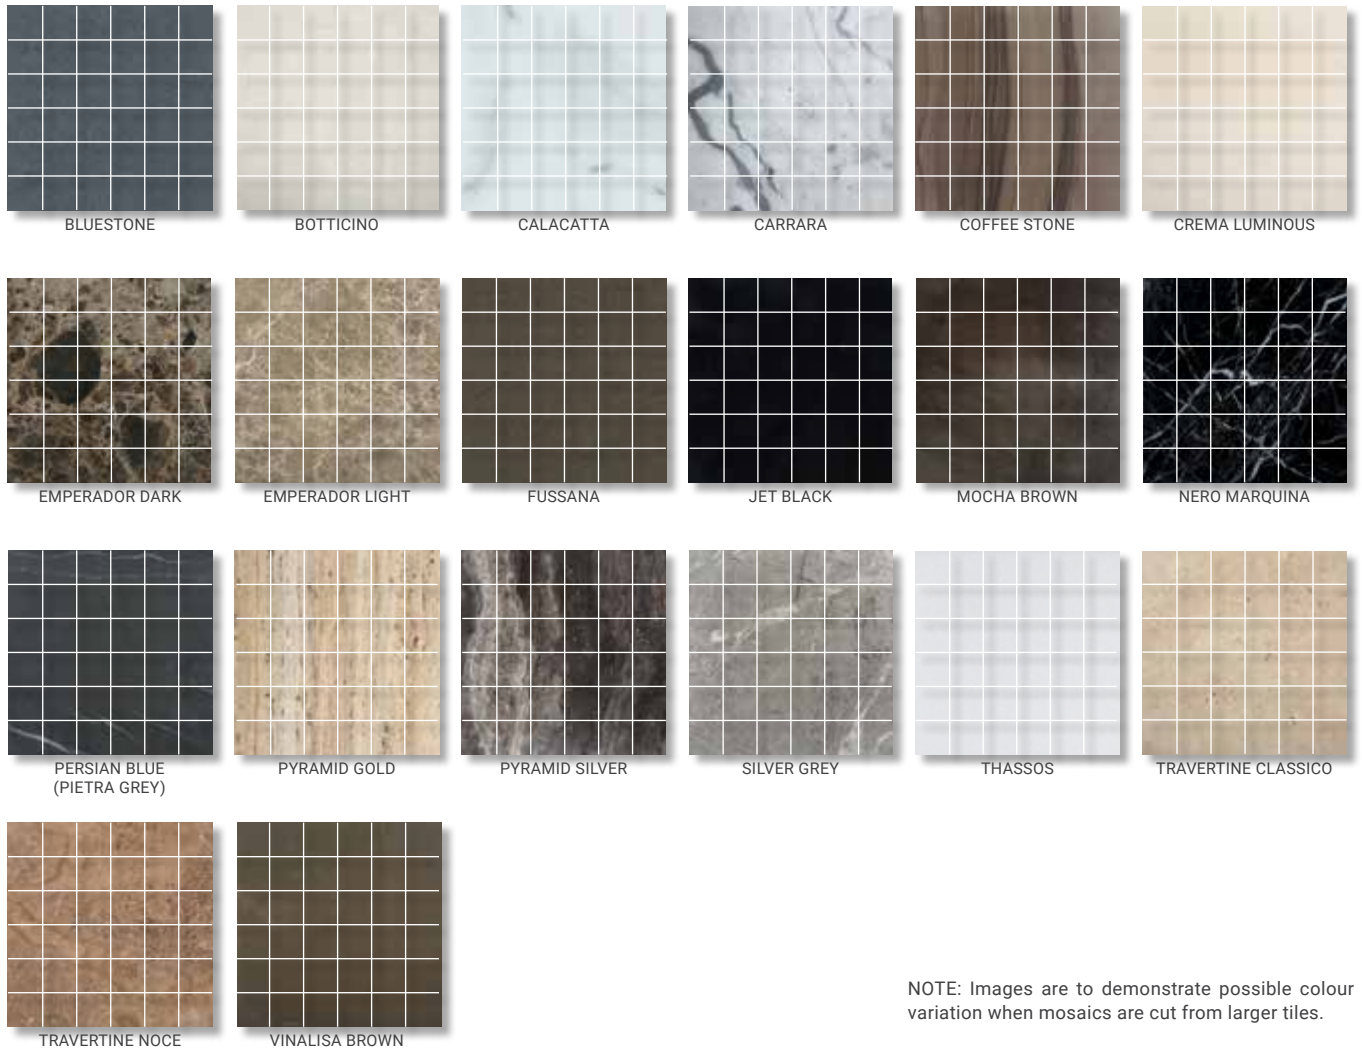

NATURE STONE MOSAIC COLOUR & FORMATS

NOTE: Images are to demonstrate possible colour variation when mosaics are cut from larger tiles.

FORMAT	BLEND NAME	COLOUR BLEND
JOY	MULTI AZUL	AZUL MACAUBAS + MOON STONE + CARRARA + THASSOS
	MULTI BLACK	JET BLACK + NERO MARQUINA + CARRARA + THASSOS
	MULTI BROWN	CREMA MARFIL + EMPERADOR DARK + EMPERADOR LIGHT + CALACATTA GOLD
	MULTI GREEN	WHITE ONYX + JADE ONYX + GREEN OPAL + THASSOS
	MULTI ONYX	TIMBER BROWN + GREEN ONYX + ROYAL ONYX + WHITE ONYX
BULLETS	MULTI BROWN	EMPERADOR LIGHT + BOTTICINO + CREMA MARFIL + CARRARA
	MULTI GREY	MOON STONE + CARRARA + BLUESTONE + BIANCO WHITE
MATRIX	MULTI AZUL	AZUL MACAUBAS + THASSOS
	MULTI CHARCOAL	PERSIAN BLUE + THASSOS + CARRARA
	MULTI BROWN	CREMA MARFIL + BOTTICINO + EMPERADOR LIGHT + CARRARA
	MULTI GREEN	JADE GREEN + GREEN OPAL + THASSOS + BIANCO WHITE
	MULTI GREY	MOON STONE + CARRARA + THASSOS
	MULTI ONYX	TIMBER BROWN + GREEN ONYX + ROYAL ONYX + WHITE ONYX
	MULTI TRAVERTINE	TRAVERTINE CLASSICO + TRAVERTINE NOCE + TRAVERTINE GIALLO + TRAVERTINE RED