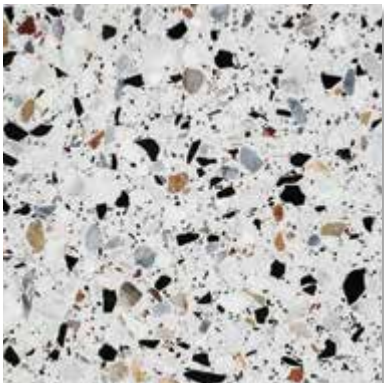

TERRAZZO VERONA

NATURAL STONE & CEMENT BASE

HONED SURFACE FINISH

Honed

MADE IN ITALY

BOLOGNA

Tile - 600x600x20mm
Slab - 3050x1250x30mm

BELLUNO

Tile - 600x600x20mm
Slab - 3050x1250x30mm