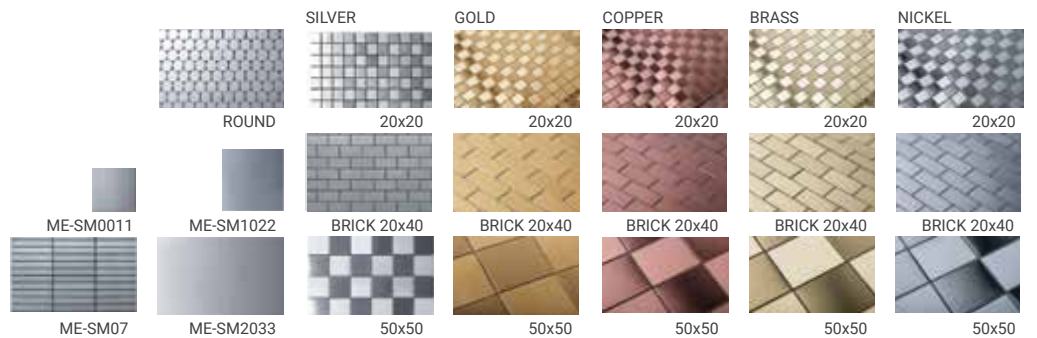

SILVER 20x20mm & GOLD BRICK

PACKING DETAILS: 300x300mm - 9 tiles (0.81m²)/box (20.7kg); 200x200mm - 20 tiles (0.8m²)/box (22kg); 100x100mm - 81 tiles (0.81m²)/box (21.06kg)

METAL PLUS

METAL & GLASS MOSAIC

Mosaic 300x300x8mm sheet
Bubbles Border 300x100x8mm sheet

GLOSSY & MATT GLASS + BRUSHED & COATED METAL