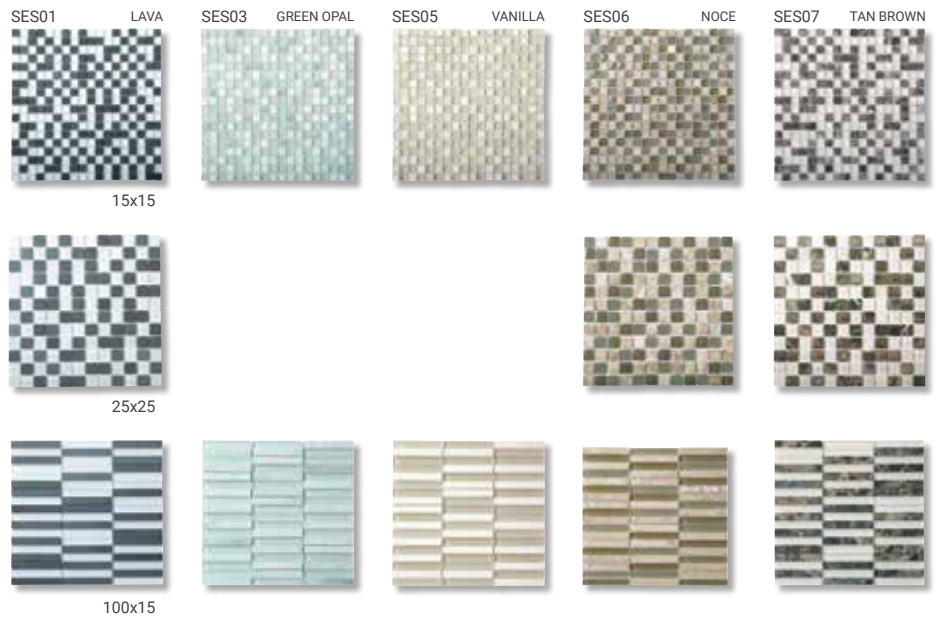

SES31 Mini Brick