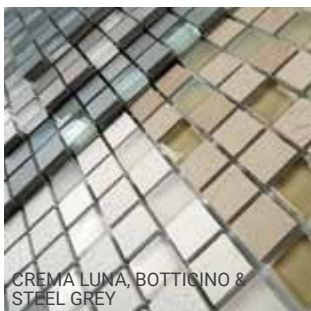

DURAGLASS® SQUARE

PORCELAIN & GLASS MOSAIC

Mosaic 300x300x8mm sheet
Piece 25x25x8mm

RANDOM MIX, 80% DURASTONE + 20% GLASS FINISH