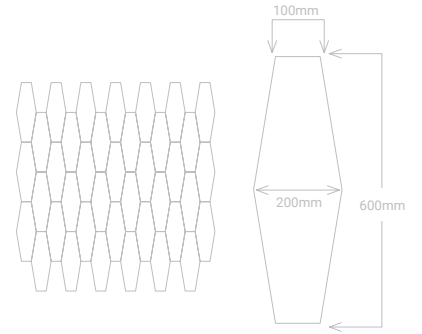

DURASTONE™

HEXAGON B PORCELAIN TILE

MATT FINISH

Available in 600x200x10mm

CREMA LUNA

ASH GREY

STEEL GREY

STEEL GREY 600x200mm Matt

DURASTONE™

DIAMOND PORCELAIN TILE

MATT FINISH

Available in 260x150x10mm

CREMA LUNA