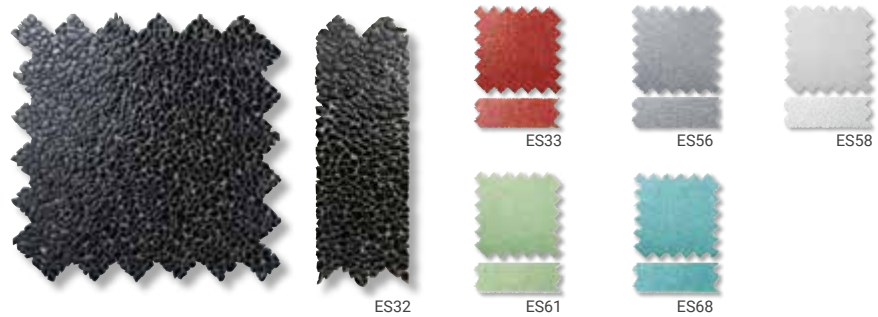

PASSION[®]

3D GLASS MOSAIC

Mosaic 300x210x(8-15)mm sheet
Border 300x110x(8-15)mm sheet

GLOSSY FINISH

RAINDROP

CRYSTAL GLASS MOSAIC

Mosaic 300x300x8mm sheet
Border 300x100x8mm sheet

GLOSSY FINISH