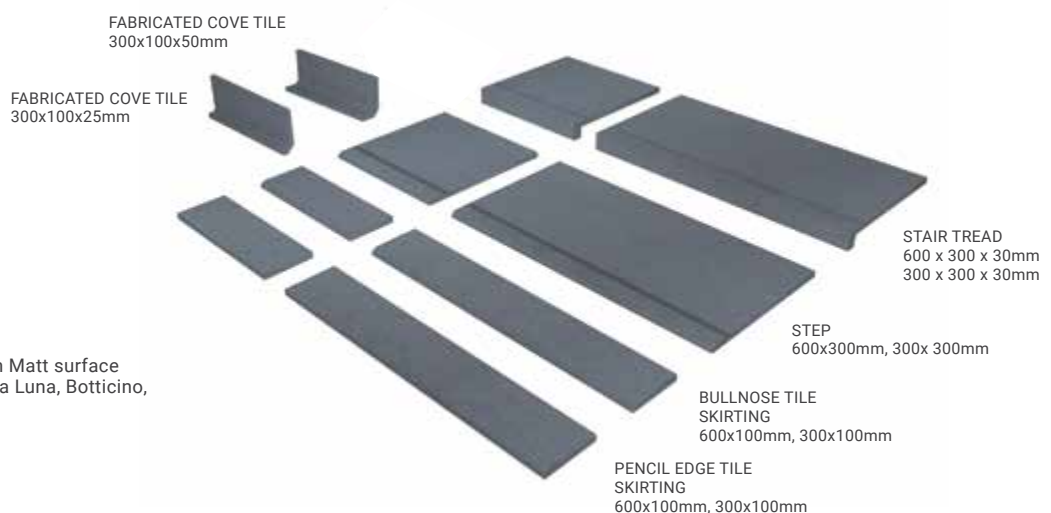

* 300x100x50 cove tiles in Matt surface
Available in stock in Crema Luna, Botticino,
Steel Grey and Ash Grey.