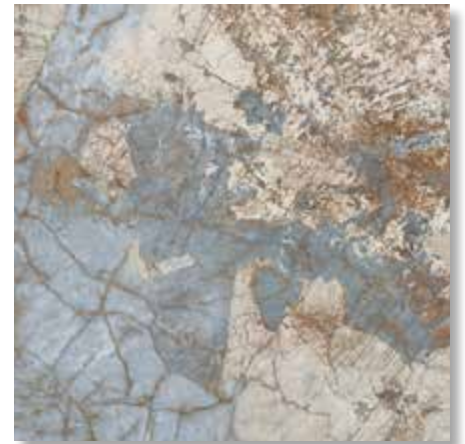

Matt

MATT FINISH

Available in Tile: 1200x600mm, 600x600mm, 9mm thickness

NATURAL

1200x600x9mm

600x600x9mm

OCEAN

1200x600x9mm