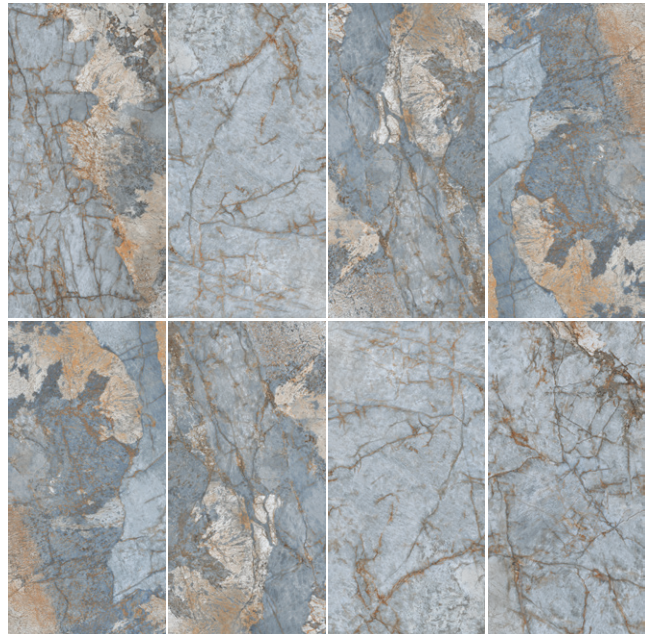

OCEAN 1200x600 mm

METEORITE

Porcelain Tile

NATURAL

OCEAN

Available in stock :

1200x600

600x600

≡ 9MM

Matt finish surface

Colour: Natural, Ocean

Name	Product Code	Nominal Size	Finish	Faces	Pc/Box
Meteorite Natural	IT-MTR-NAT-12060M	1200x600	Matt	16	2
Meteorite Ocean	IT-MTR-OCE-12060M	1200x600	Matt	16	2
Meteorite Natural	IT-MTR-NAT-6060M	600x600	Matt	32	3
Meteorite Ocean	IT-MTR-OCE-6060M	600x600	Matt	32	3