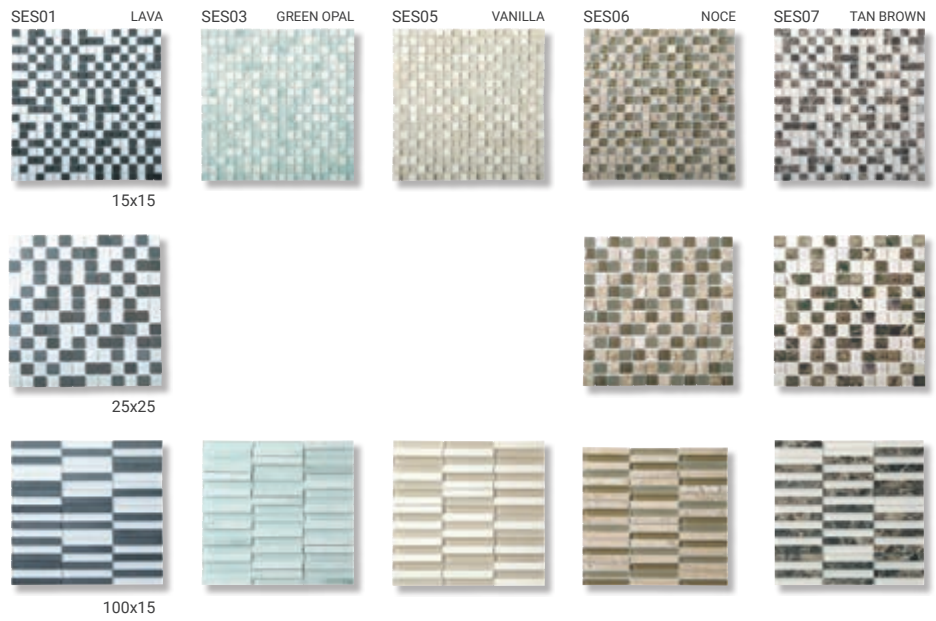

SES31 Mini Brick