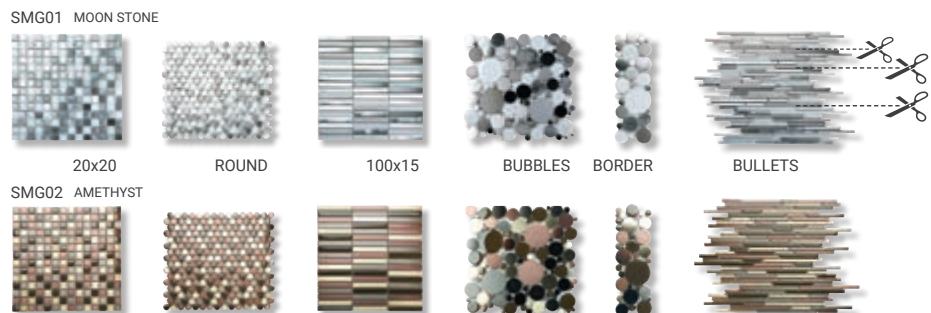

SMG01 MOON STONE

20x20

ROUND

100x15

BUBBLES

BORDER

BULLETS

SMG02 AMETHYST