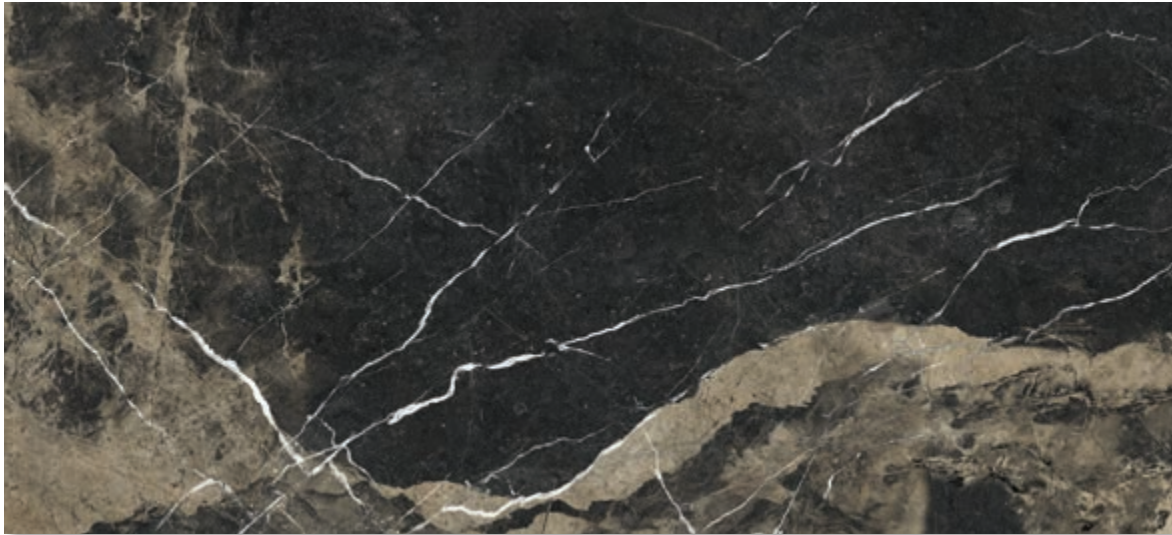

2700x1200x6mm