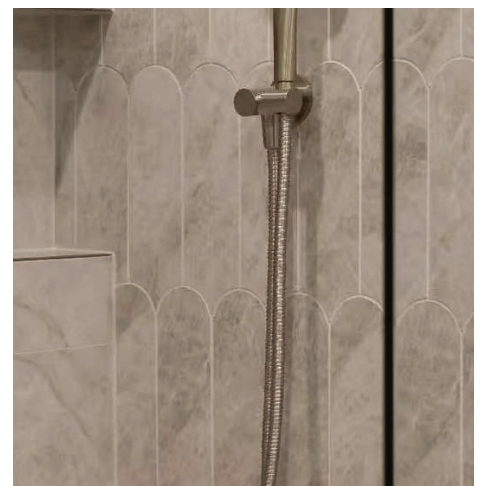

TAJ MAHAL FEATHER
Porcelain Mosaic