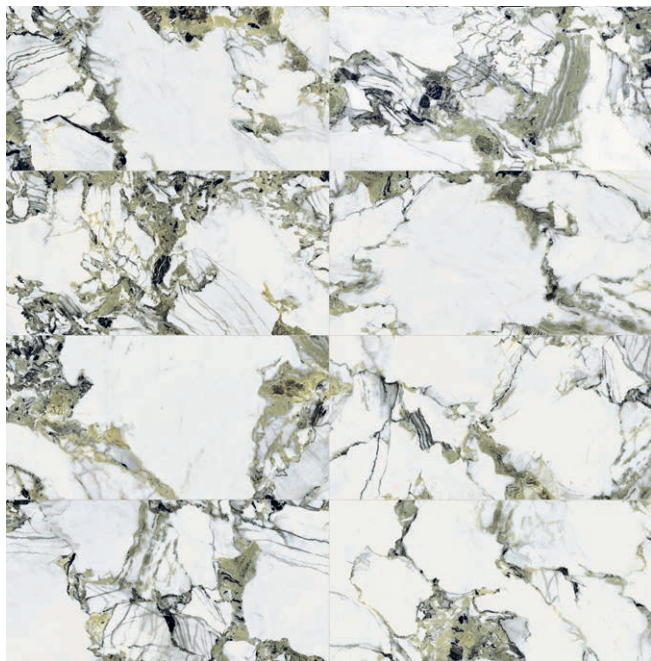

# LUSH 3D

Porcelain Tile

RUBIS 1200x600 mm

**Lush 3D** Porcelain Tile

**EVERSTONE**<sup>®</sup>

**JADE** 1200x600mm

## RUBIS

Available in stock :

1200x600

600x600

600x300

≡ 9MM

Natural finish surface

Colour: Jade, Rubis