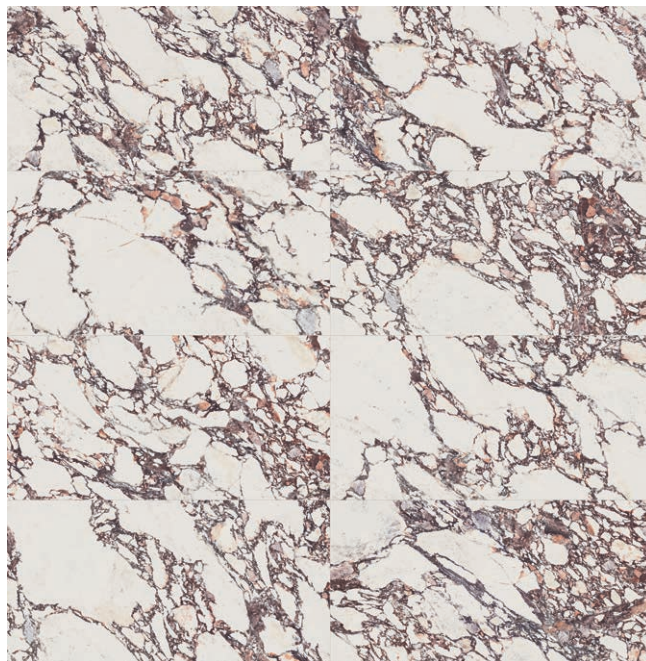

# LUSH 3D

Porcelain Tile

RUBIS 1200x600 mm

**Lush 3D** Porcelain Tile

**EVERSTONE**<sup>®</sup>

**JADE** 1200x600mm

## RUBIS

Available in stock :

1200x600

600x600

600x300

≡ 9MM

Natural finish surface

Colour: Jade, Rubis