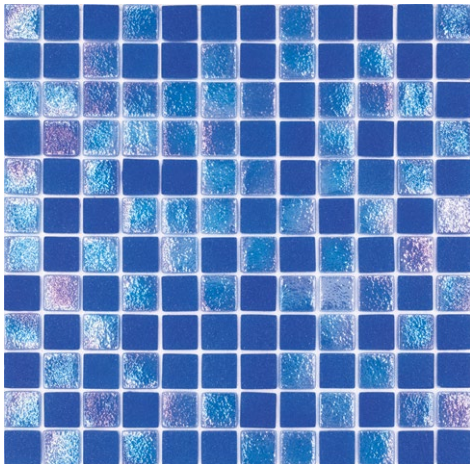

Stellar

Pool Glass Mosaic

Aqua Blue

25x25mm chip
Iridescent Finish

Aqua Green

25x25mm chip
Iridescent Finish

Galaxy Blue

25x25mm chip
Iridescent Finish

Sky Blue

25x25mm chip
Iridescent Finish

Name	Product Code	Sheet Size	Finish	Pc/Sheet
Stellar Pool Glass Mosaic Aqua Blue	PGM-ST-AB-25	300x300x4	Iridescent	20
Stellar Pool Glass Mosaic Aqua Green	PGM-ST-AG-25	300x300x4	Iridescent	20
Stellar Pool Glass Mosaic Galaxy Blue	PGM-ST-GB-25	300x300x4	Iridescent	20
Stellar Pool Glass Mosaic Sky Blue	PGM-ST-SB-25	300x300x4	Iridescent	20