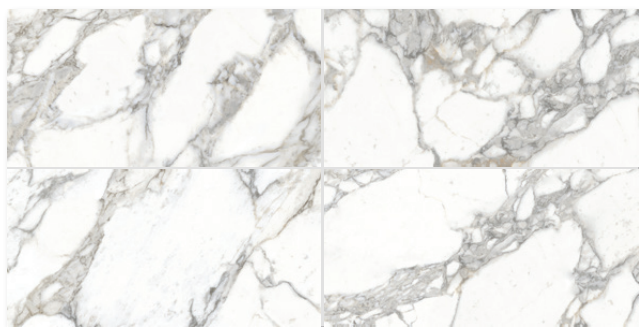

PLATINO 1200x600 mm

CHARME 3D

Porcelain Tile

Charme 3D Porcelain Tile

MADE IN ITALY

EVERSTONE[®]

ORO 1200x600mm

NICKEL **NEW**

ARGENTO **NEW**

ORO

PLATINO

Available in stock :

1200x600

600x600

600x300

≡ 9MM

Natural finish surface

Colour: Nickel, Argento, Oro, Platino

Name	Product Code	Nominal Size	Finish	Faces	Pc/Box
Charme 3D Nickel NEW	IT-CH3D-NIK-6030N	600x300	Natural	64	6
Charme 3D Nickel NEW	IT-CH3D-NIK-6060N	600x600	Natural	32	4
Charme 3D Nickel NEW	IT-CH3D-NIK-12060N	1200x600	Natural	16	2
Charme 3D Argento NEW	IT-CH3D-ARG-6030N	600x300	Natural	64	6
Charme 3D Argento NEW	IT-CH3D-ARG-6060N	600x600	Natural	32	4
Charme 3D Argento NEW	IT-CH3D-ARG-12060N	1200x600	Natural	16	2
Charme 3D Oro	IT-CH3D-ORO-6030N	600x300	Natural	64	6
Charme 3D Oro	IT-CH3D-ORO-6060N	600x600	Natural	32	4
Charme 3D Oro	IT-CH3D-ORO-12060N	1200x600	Natural	16	2
Charme 3D Platino	IT-CH3D-PLA-6030N	600x300	Natural	64	6
Charme 3D Platino	IT-CH3D-PLA-6060N	600x600	Natural	32	4
Charme 3D Platino	IT-CH3D-PLA-12060N	1200x600	Natural	16	2