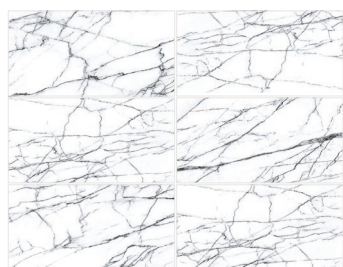

Pierre Black 1200x1200mm

Superb Marble

Rectified Porcelain Tile

TOP / **PIERRE BLACK** 1200x600mm

BOTTOM / **STATUARIO SUPERIORE** 1200x600mm

TOP / **ARABESCATO** 1200x600mm
BOTTOM / **PIETRA GREY FOG** 600x300mm

Pierre Black **NEW**

Lilac

Statuario Superiore

Arabescato

Pietra Grey Fog

Marquina Black

Pietra Grey Taupe

Available in stock :