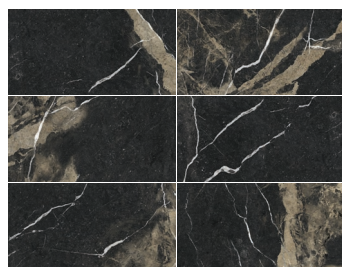

Pierre Black 1200x1200mm

Superb Marble

Rectified Porcelain Tile

TOP / **PIERRE BLACK** 1200x600mm

BOTTOM / **STATUARIO SUPERIORE** 1200x600mm

TOP / **ARABESCATO** 1200x600mm
BOTTOM / **PIETRA GREY FOG** 600x300mm

Pierre Black **NEW**

Lilac

Statuario Superiore

Arabescato

Pietra Grey Fog

Marquina Black

Pietra Grey Taupe

Available in stock :