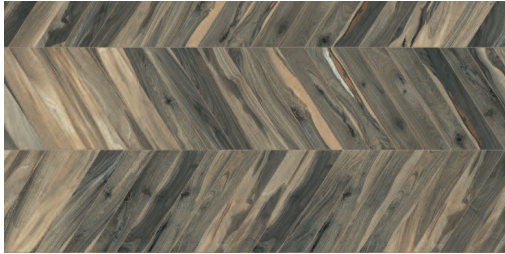

# Kauri

Porcelain Tile

**NELSON** 1200x200mm

**FIORDLAND** 1200x200mm

**Fiordland**

**Nelson**

**Tasman**

**Victoria**

Available in stock :

1200x200mm Plank  
Rectified

407x75mm Chevron  
Calibrated

± 10MM

Natural finish

Colour : Fiordland, Nelson, Tasman , Victoria

Name	Product Code	Nominal Size	Finish	Pc/Box
Kauri Fiordland Plank	IT-KAU-FIO-12020N	1200x200	Natural	4
Kauri Fiordland Chevron	IT-KAU-FIO-417N-CVRN	407x75	Natural	26
Kauri Nelson Plank	IT-KAU-NEL-12020N	1200x200	Natural	6
Kauri Nelson Chevron	IT-KAU-NEL-417N-CVRN	407x75	Natural	26
Kauri Tasman Plank	IT-KAU-TAS-12020N	1200x200	Natural	4
Kauri Tasman Chevron	IT-KAU-TAS-417N-CVRN	407x75	Natural	26
Kauri Victoria Plank	IT-KAU-VIC-12020N	1200x200	Natural	6
Kauri Victoria Chevron	IT-KAU-VIC-417N-CVRN	407x75	Natural	26