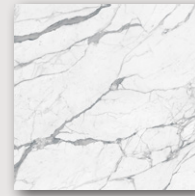

Statuario Superiore

Arabescato

Pietra Grey Fog

Marquina Black

Pietra Grey Taupe

Superb Marble

Rectified Porcelain Tile

Name	Product Code	Nominal Size	Finish	Pc/Box
Superb Marble Arabescato	IT-SUP-ARABE-6030N	600x300	Natural R9	7
Superb Marble Arabescato	IT-SUP-ARABE-6060N	600x600	Natural R9	4
Superb Marble Arabescato	IT-SUP-ARABE-12060N	1200x600	Natural R9	2
Superb Marble Arabescato	IT-SUP-ARABE-120120N	1200x1200	Natural R9	2
Superb Marble Statuario Superiore	IT-SUP-STSUR-6030N	600x300	Natural R9	7
Superb Marble Statuario Superiore	IT-SUP-STSUR-6060N	600x600	Natural R9	4
Superb Marble Statuario Superiore	IT-SUP-STSUR-12060N	1200x600	Natural R9	2
Superb Marble Statuario Superiore	IT-SUP-STSUR-120120N	1200x1200	Natural R9	2
Superb Marble Marquina Black	IT-SUP-MARQU-6030N	600x300	Natural R9	7
Superb Marble Marquina Black	IT-SUP-MARQU-6060N	600x600	Natural R9	4
Superb Marble Marquina Black	IT-SUP-MARQU-12060N	1200x600	Natural R9	2
Superb Marble Marquina Black	IT-SUP-MARQU-120120N	1200x1200	Natural R9	2
Superb Marble Pietra Grey Fog	IT-SUP-PGFOG-6030N	600x300	Natural R9	7
Superb Marble Pietra Grey Fog	IT-SUP-PGFOG-6060N	600x600	Natural R9	4
Superb Marble Pietra Grey Fog	IT-SUP-PGFOG-12060N	1200x600	Natural R9	2
Superb Marble Pietra Grey Fog	IT-SUP-PGFOG-120120N	1200x1200	Natural R9	2
Superb Marble Pietra Grey Taupe	IT-SUP-PGTAU-6030N	600x300	Natural R9	7
Superb Marble Pietra Grey Taupe	IT-SUP-PGTAU-6060N	600x600	Natural R9	4
Superb Marble Pietra Grey Taupe	IT-SUP-PGTAU-12060N	1200x600	Natural R9	2
Superb Marble Pietra Grey Taupe	IT-SUP-PGTAU-120120N	1200x1200	Natural R9	2

Statuario Superiore
1200x1200mm

Statuario Superiore
1200x600mm

Statuario Superiore
600x600mm

Statuario Superiore
600x300mm

Arabescato
1200x1200mm

Arabescato
1200x600mm

Arabescato
600x600mm

Arabescato
600x300mm