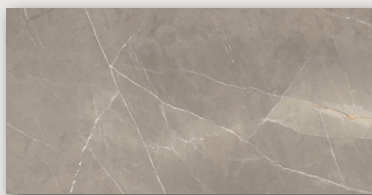

Statuario Superiore

Arabescato

Pietra Grey Fog

Marquina Black

Pietra Grey Taupe

Superb Marble

Rectified Porcelain Tile

Name	Product Code	Nominal Size	Finish	Pc/Box
Superb Marble Arabescato	IT-SUP-ARABE-6030N	600x300	Natural R9	7
Superb Marble Arabescato	IT-SUP-ARABE-6060N	600x600	Natural R9	4
Superb Marble Arabescato	IT-SUP-ARABE-12060N	1200x600	Natural R9	2
Superb Marble Arabescato	IT-SUP-ARABE-120120N	1200x1200	Natural R9	2
Superb Marble Statuario Superiore	IT-SUP-STSUR-6030N	600x300	Natural R9	7
Superb Marble Statuario Superiore	IT-SUP-STSUR-6060N	600x600	Natural R9	4
Superb Marble Statuario Superiore	IT-SUP-STSUR-12060N	1200x600	Natural R9	2
Superb Marble Statuario Superiore	IT-SUP-STSUR-120120N	1200x1200	Natural R9	2
Superb Marble Marquina Black	IT-SUP-MARQU-6030N	600x300	Natural R9	7
Superb Marble Marquina Black	IT-SUP-MARQU-6060N	600x600	Natural R9	4
Superb Marble Marquina Black	IT-SUP-MARQU-12060N	1200x600	Natural R9	2
Superb Marble Marquina Black	IT-SUP-MARQU-120120N	1200x1200	Natural R9	2
Superb Marble Pietra Grey Fog	IT-SUP-PGFOG-6030N	600x300	Natural R9	7
Superb Marble Pietra Grey Fog	IT-SUP-PGFOG-6060N	600x600	Natural R9	4
Superb Marble Pietra Grey Fog	IT-SUP-PGFOG-12060N	1200x600	Natural R9	2
Superb Marble Pietra Grey Fog	IT-SUP-PGFOG-120120N	1200x1200	Natural R9	2
Superb Marble Pietra Grey Taupe	IT-SUP-PGTAU-6030N	600x300	Natural R9	7
Superb Marble Pietra Grey Taupe	IT-SUP-PGTAU-6060N	600x600	Natural R9	4
Superb Marble Pietra Grey Taupe	IT-SUP-PGTAU-12060N	1200x600	Natural R9	2
Superb Marble Pietra Grey Taupe	IT-SUP-PGTAU-120120N	1200x1200	Natural R9	2

Marquina Black
1200x1200mm

Marquina Black
1200x600mm

Marquina Black
600x600mm

Marquina Black
600x300mm

Pietra Grey Taupe
1200x1200mm

Pietra Grey Taupe
1200x600mm

Pietra Grey Taupe
600x600mm

Pietra Grey Taupe
600x300mm