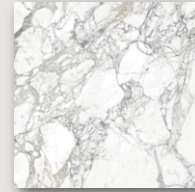

Statuario Superiore

Arabescato

Pietra Grey Fog

Marquina Black

Pietra Grey Taupe

Superb Marble

Rectified Porcelain Tile

Name	Product Code	Nominal Size	Finish	Pc/Box
Superb Marble Arabescato	IT-SUP-ARABE-6030N	600x300	Natural R9	7
Superb Marble Arabescato	IT-SUP-ARABE-6060N	600x600	Natural R9	4
Superb Marble Arabescato	IT-SUP-ARABE-12060N	1200x600	Natural R9	2
Superb Marble Arabescato	IT-SUP-ARABE-120120N	1200x1200	Natural R9	2
Superb Marble Statuario Superiore	IT-SUP-STSUR-6030N	600x300	Natural R9	7
Superb Marble Statuario Superiore	IT-SUP-STSUR-6060N	600x600	Natural R9	4
Superb Marble Statuario Superiore	IT-SUP-STSUR-12060N	1200x600	Natural R9	2
Superb Marble Statuario Superiore	IT-SUP-STSUR-120120N	1200x1200	Natural R9	2
Superb Marble Marquina Black	IT-SUP-MARQU-6030N	600x300	Natural R9	7
Superb Marble Marquina Black	IT-SUP-MARQU-6060N	600x600	Natural R9	4
Superb Marble Marquina Black	IT-SUP-MARQU-12060N	1200x600	Natural R9	2
Superb Marble Marquina Black	IT-SUP-MARQU-120120N	1200x1200	Natural R9	2
Superb Marble Pietra Grey Fog	IT-SUP-PGFOG-6030N	600x300	Natural R9	7
Superb Marble Pietra Grey Fog	IT-SUP-PGFOG-6060N	600x600	Natural R9	4
Superb Marble Pietra Grey Fog	IT-SUP-PGFOG-12060N	1200x600	Natural R9	2
Superb Marble Pietra Grey Fog	IT-SUP-PGFOG-120120N	1200x1200	Natural R9	2
Superb Marble Pietra Grey Taupe	IT-SUP-PGTAU-6030N	600x300	Natural R9	7
Superb Marble Pietra Grey Taupe	IT-SUP-PGTAU-6060N	600x600	Natural R9	4
Superb Marble Pietra Grey Taupe	IT-SUP-PGTAU-12060N	1200x600	Natural R9	2
Superb Marble Pietra Grey Taupe	IT-SUP-PGTAU-120120N	1200x1200	Natural R9	2

Statuario Superiore
1200x1200mm

Statuario Superiore
1200x600mm

Statuario Superiore
600x600mm

Statuario Superiore
600x300mm

Arabescato
1200x1200mm

Arabescato
1200x600mm

Arabescato
600x600mm

Arabescato
600x300mm