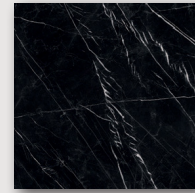

Marquina Black
600x600mm