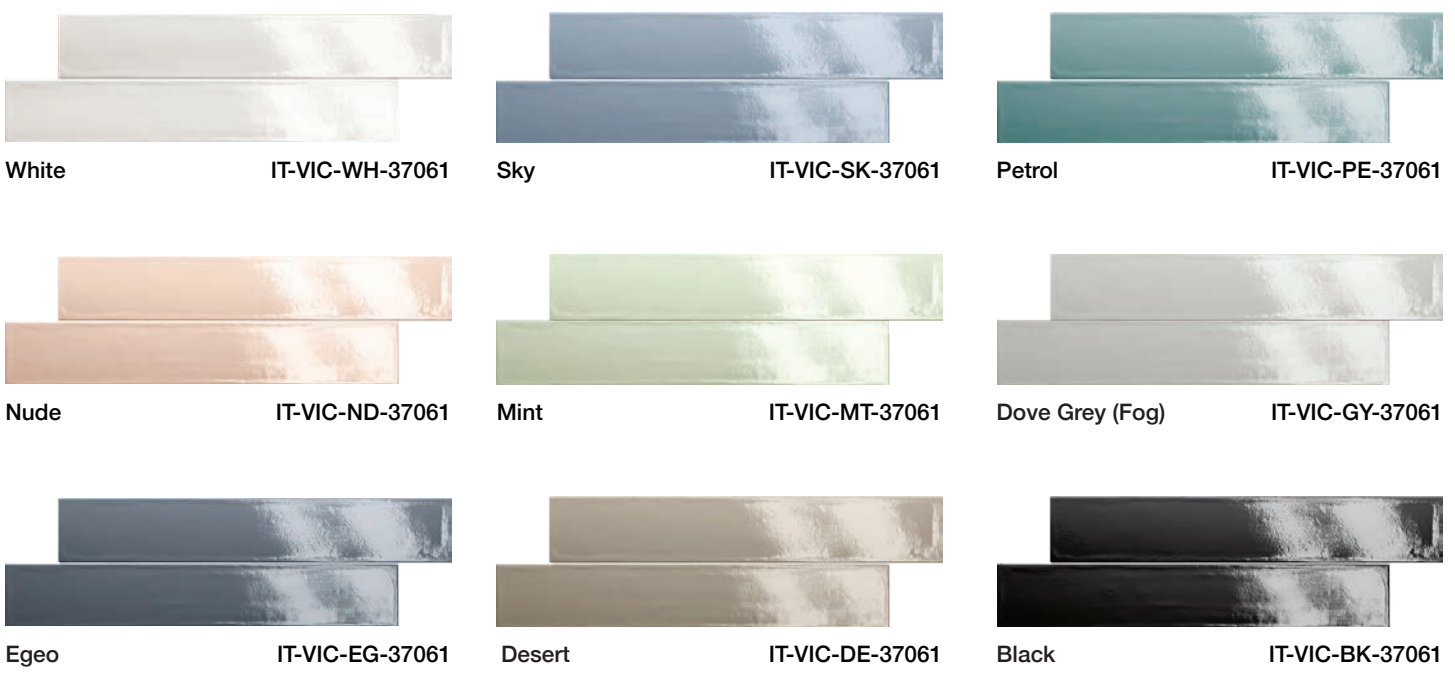

Victory

Glazed Porcelain Tile

Nominal Size: 370x61x6
 Finish: Glossy Calibrated
 Pc/Box: 62

PLEASE NOTE: Trame Mars and Trame Uranus colours have been changed to meet actual tile colours

PHONE 1300 918 918