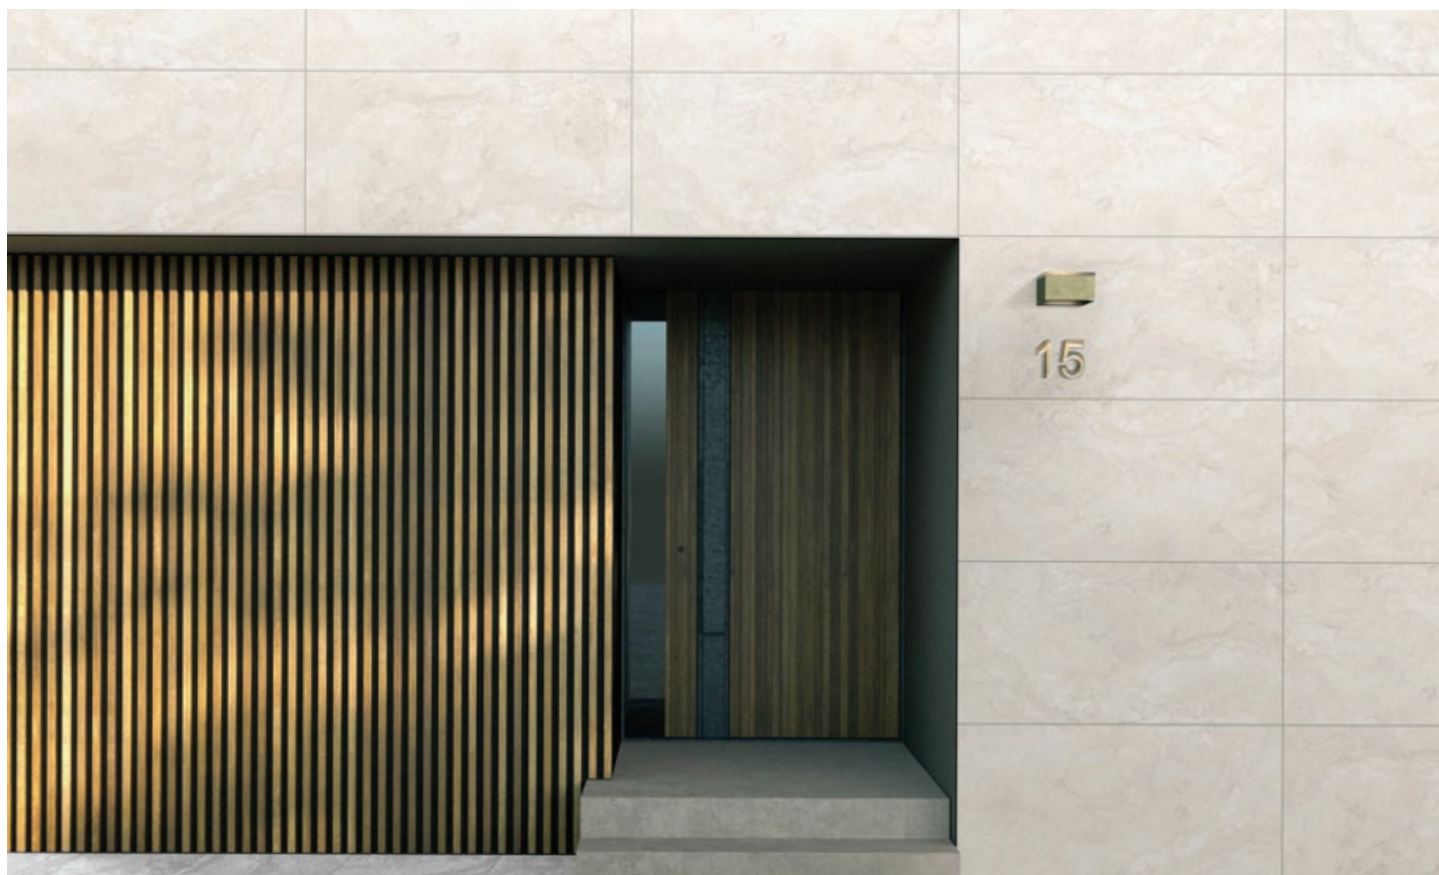

BIANCO 1200X1200 mm

Romestone

Porcelain Tile

TOP / **ARGENTO** 1200X600 mm
BOTTOM / **ARGENTO** 600X600 mm

Romestone

Porcelain Tile

Argento 1200 x 600mm
Matt & Polished

Bianco 1200 x 600mm
Matt & Polished

Bianco 1200 x 1200mm
Natural

Argento 600 x 600mm
Matt, Polished & Grip

Bianco 600 x 600mm
Matt, Polished & Grip

Argento 600 x 300mm
Matt, Polished & Grip

Bianco 600 x 300mm
Matt, Polished & Grip

Argento 300 x 300mm
Matt

Bianco 300 x 300mm
Matt

Name	Product Code	Nominal Size	Finish	Box/Sqm
Romestone Bianco (NEW)	GP-RS-BIA120120N	1200x1200	Natural	1.44
Romestone Bianco	GP-RS-BIA3030M	300x300	Matt	0.90
Romestone Bianco	GP-RS-BIA6030M	600x300	Matt	1.08
Romestone Bianco	GP-RS-BIA6030R	600x300	Grip	1.08
Romestone Bianco	GP-RS-BIA6030P	600x300	Polished	1.08
Romestone Bianco	GP-RS-BIA6060M	600x600	Matt	1.44
Romestone Bianco	GP-RS-BIA6060P	600x600	Polished	1.44
Romestone Bianco	GP-RS-BIA6060R	600x600	Grip	1.44
Romestone Bianco	GP-RS-BIA12060M	1200x600	Matt	1.44
Romestone Bianco	GP-RS-BIA12060P	1200x600	Polished	1.44
Romestone Argento	GP-RS-ARG3030M	300x300	Matt	0.90
Romestone Argento	GP-RS-ARG6030M	600x300	Matt	1.08
Romestone Argento	GP-RS-ARG6030R	600x300	Grip	1.08
Romestone Argento	GP-RS-ARG6030P	600x300	Polished	1.08
Romestone Argento	GP-RS-ARG6060M	600x600	Matt	1.44
Romestone Argento	GP-RS-ARG6060P	600x600	Polished	1.44
Romestone Argento	GP-RS-ARG6060R	600x600	Grip	1.44
Romestone Argento	GP-RS-ARG12060M	1200x600	Matt	1.44
Romestone Argento	GP-RS-ARG12060P	1200x600	Polished	1.44