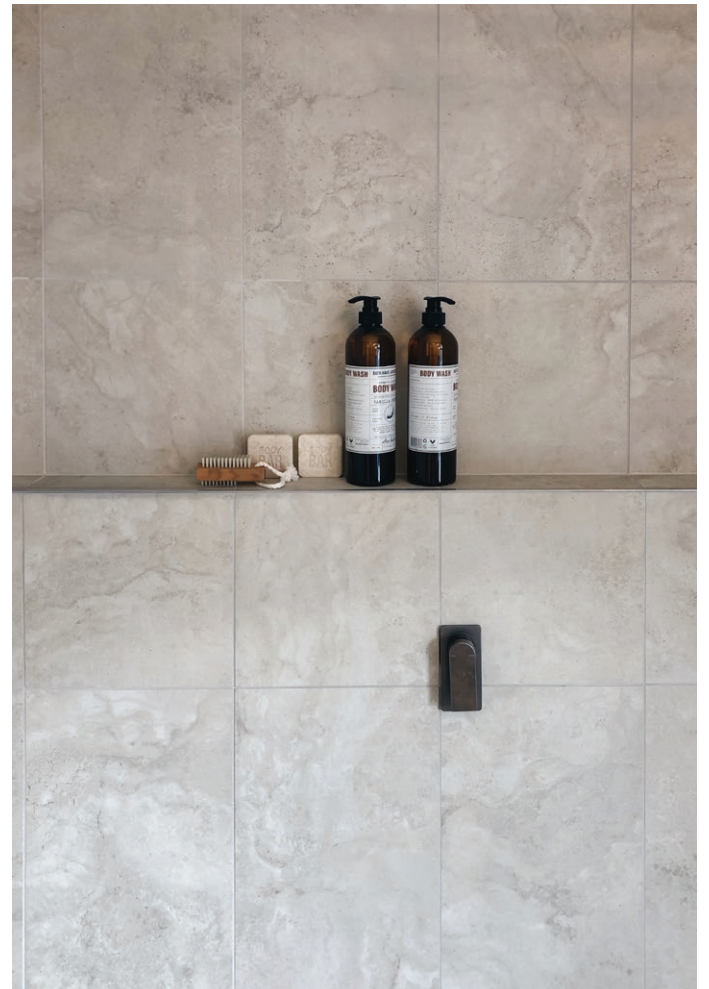

Bianco 1200 x 1200mm
Natural